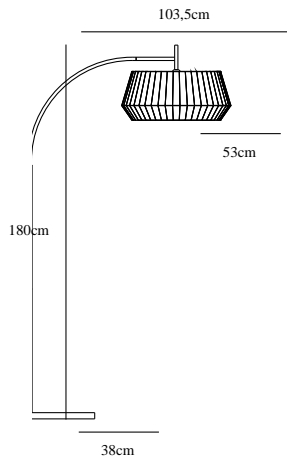

DICTE | FLOOR LIGHTING | WHITE

2112414001

nordlux®

Voltage (V): 230 Volt
IP degree if the fixture includes two types of IP degree: IP20
Maximum compatible bulb wattage (W): 60W
Class (Class I, Class II, Class III): Class 2 (Double isolated)
Lampholder type (eg, E27/E14, etc): E27
Switch placement: On the fixture

Primary material: Textile
Secondary material: Metal
Color of the cable: Black
Length of the cable (cm): 150
Is the cable replaceable: False

Color: White
Height (cm): 180
Width (cm): 53
Tube Diameter (cm): 2.2
Shade Diameter (cm): 53
Base Dimention (cm): 38
Lenght (cm): 103.5
EAN: 5704924005596
TUN: 2148751
Item Number: 2112414001

Pcs Per Master Carton: 1
Sales Box Height (cm): 33
Sales Box Width(cm): 68
Sales Box Depth (cm): 54
Sales Box Volume m³ : 0.1212
Net weight of the luminaire (kg): 12.017

• Soft and natural design

The round shade of the Dicte series is made from soft, handtied fabric that adds a cosy and homey feel to every room. The large pleated cotton shade ensures a soft and diffused light that is elegantly suspended from the curved base of the lamp - perfect for bending over an armchair or coffee table.